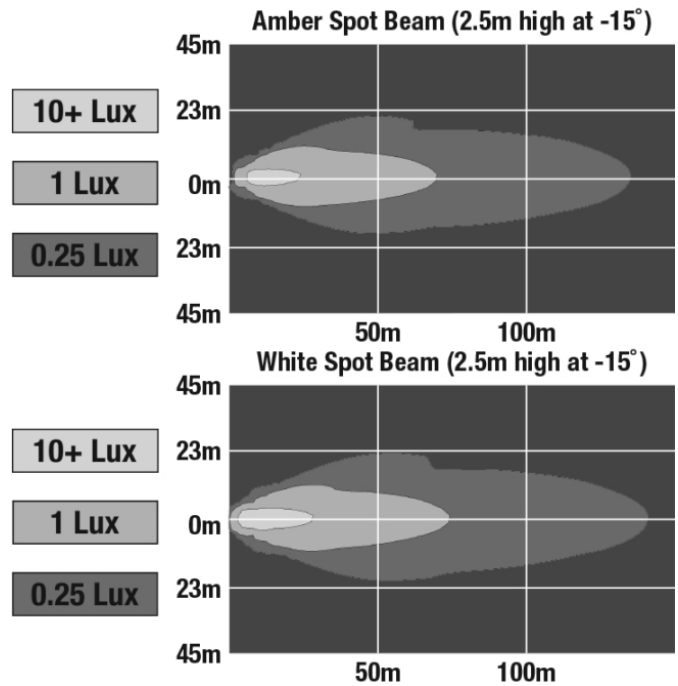

Round LED Off Road Lights - Model Trail 6 Pro

PRODUCT INFORMATION

Description	12V LED Off Road Light with Wide Flood Beam Pattern and BlueTooth® Connectivity - Kit of 2
Height	94.00 mm / 3.7 in
Width	91.00 mm / 3.58 in
Depth	61.30 mm / 2.41 in
Shape	Round
Outer Lens Material	Polycarbonate
Outer Lens Color	Clear
Housing Material	Aluminium
Housing Color	Black
Bezel Color	Graphite
Mounting Hardware Description	(x1) 8-1.25 x 20 Stainless Steel
Mounting Type	Pedestal/Panel
Minimum Operating Temperature	-40 °C / -40 °F
Maximum Operating Temperature	80 °C / 176 °F
Connector or Wiring	3' Cable with Integrated Connector
Product Weight	2.00 lbs / 0.91 kgs
Shipping Weight	2.85 lbs / 1.29 kgs

PRODUCT DIMENSIONS

ELECTRICAL SPECIFICATIONS

Input Voltage	12 V
Black Wire	Ground
Red Wire	Power
Current Draw	2.50A @ 12V

REGULATORY STANDARDS COMPLIANCE

Bluetooth SIG Declaration ID Buy America Standards
Eco Friendly

Raw Lumen Output	1800
Effective Lumen Output	1326
Candela Output	20200
Beam Pattern(s)	Forward Lighting - Flood (Medium) Forward Lighting - Flood (Wide) Forward Lighting - Spot

APPLICATIONS

PRODUCT WARNINGS