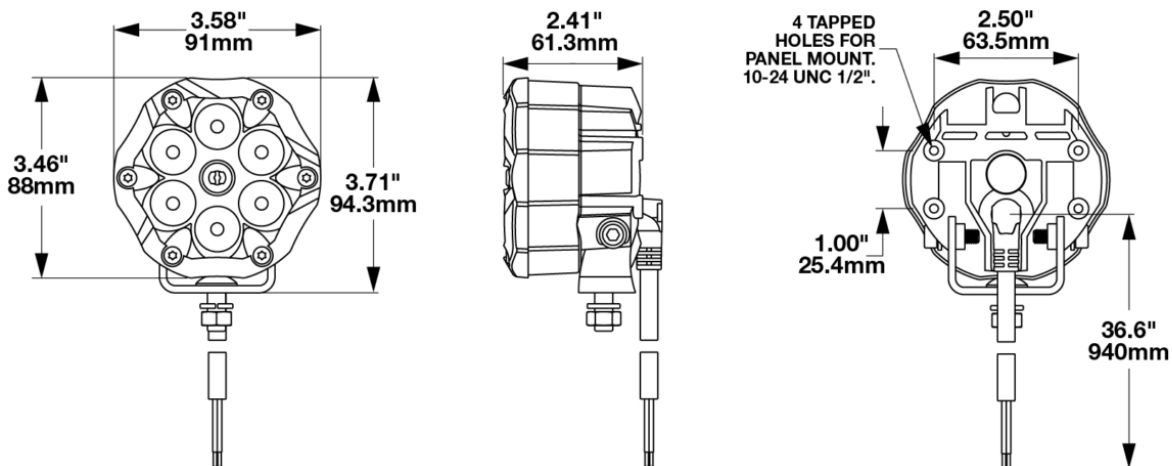

Round LED Off Road Lights - Model Trail 6 Pro

PRODUCT INFORMATION

Description	12V LED Off Road Light with Wide Flood Beam Pattern and BlueTooth® Connectivity - Kit of 2
Height	94.00 mm / 3.7 in
Width	91.00 mm / 3.58 in
Depth	61.30 mm / 2.41 in
Shape	Round
Outer Lens Material	Polycarbonate
Outer Lens Color	Clear
Housing Material	Aluminium
Housing Color	Black
Bezel Color	Graphite
Mounting Hardware Description	(x1) 8-1.25 x 20 Stainless Steel
Mounting Type	Pedestal/Panel
Minimum Operating Temperature	-40 °C / -40 °F
Maximum Operating Temperature	80 °C / 176 °F
Connector or Wiring	3' Cable with Integrated Connector
Product Weight	2.00 lbs / 0.91 kgs
Shipping Weight	2.85 lbs / 1.29 kgs

PRODUCT DIMENSIONS

ELECTRICAL SPECIFICATIONS

Input Voltage	12 V
Black Wire	Ground
Red Wire	Power
Current Draw	2.50A @ 12V

REGULATORY STANDARDS COMPLIANCE

Bluetooth SIG Declaration ID Buy America Standards
Eco Friendly